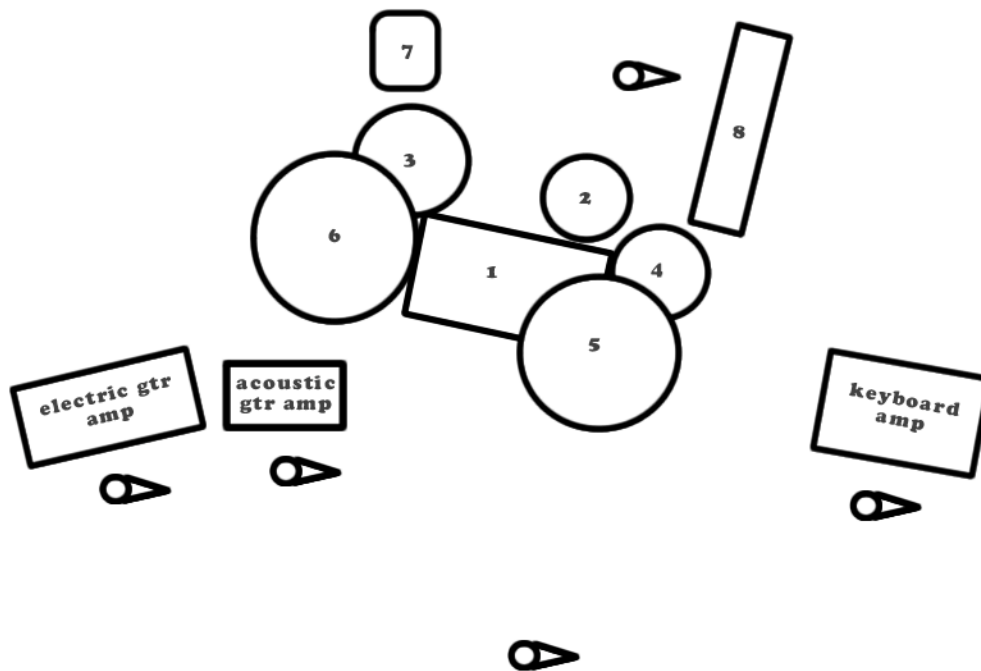

# THE TRUE CUBICLES

## STAGE PLOT:

### Key:

1. bass drum
2. snare
3. floor tom
4. high hat
5. crash
6. ride
7. computer - two lines
8. keyboard

▷ = boom mic